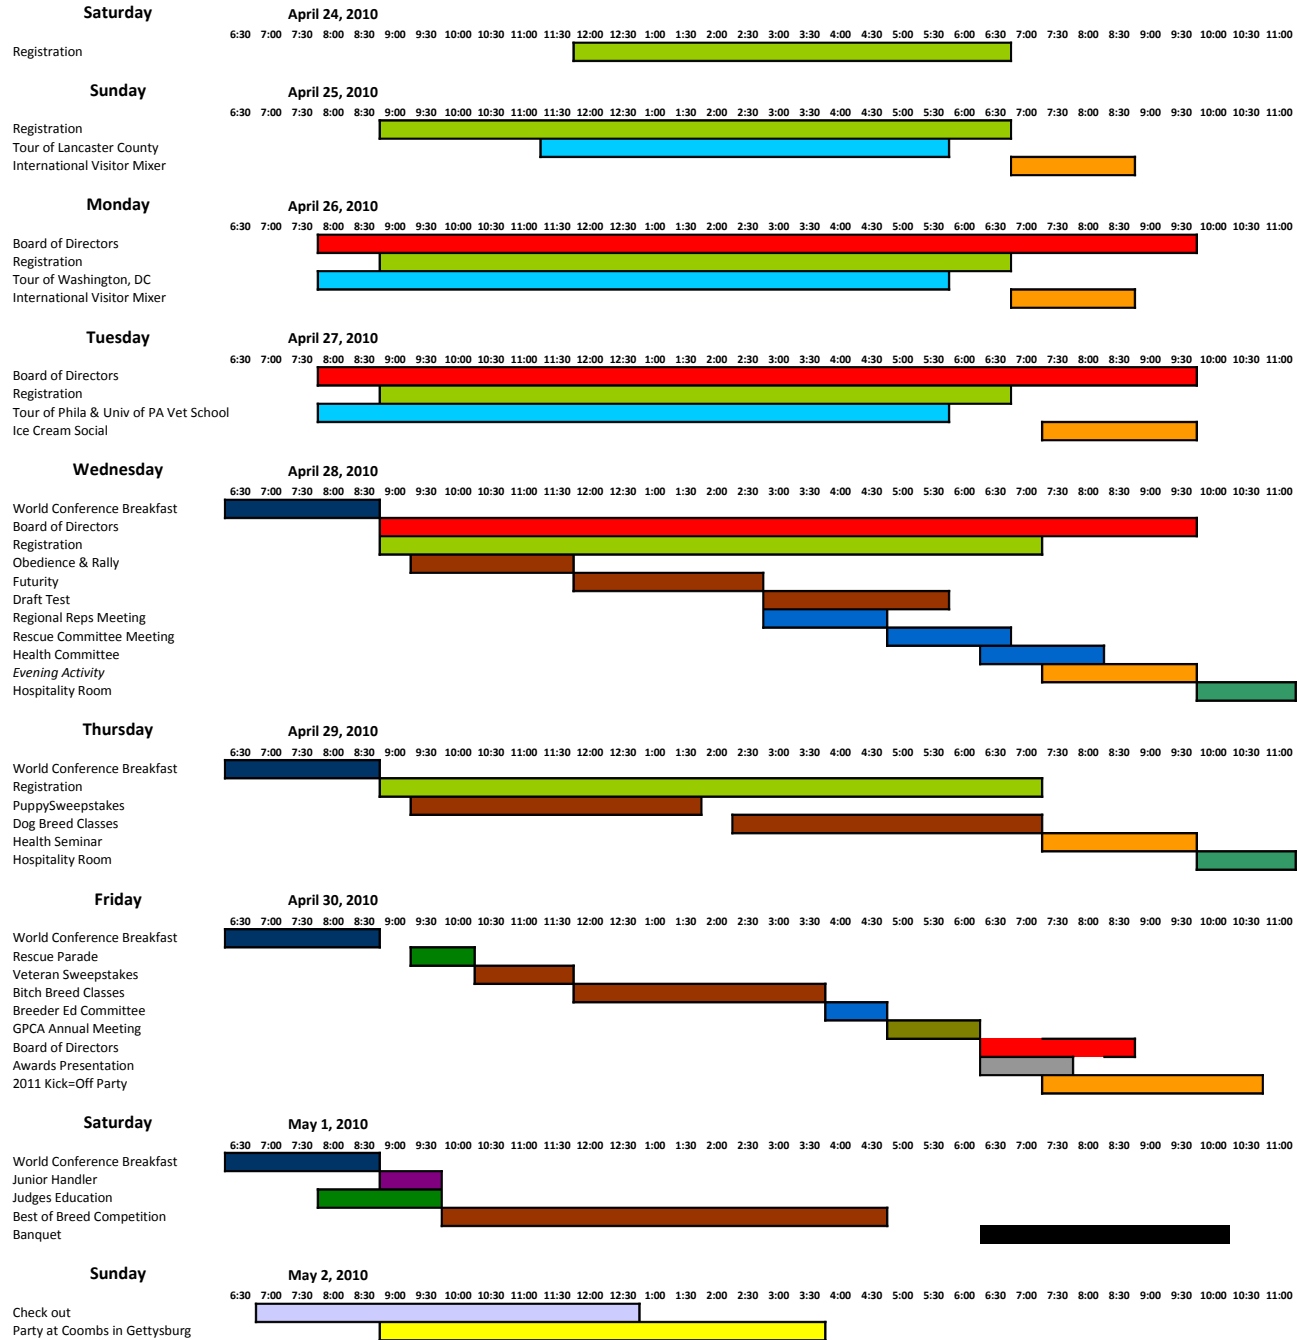

**2010 GPCA / World Conference  
SCHEDULE OF EVENTS**

## 2010 GPCA / World Conference SCHEDULE OF EVENTS